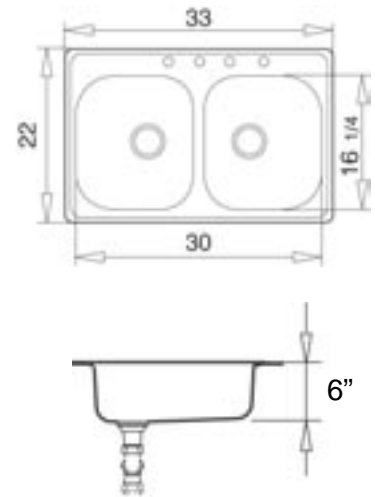

## SPECIFICATION SHEET

Model # 336-413

### FEATURES:

- Clips - Stainless steel swivel clips for ease of installation
- Large sound deadening pad for superior noise reduction
- High-lustre finish
- One piece - single draw construction. Eliminating bowl and rail weld marks
- Rolled edges and formed rails adding rigidity to outside perimeter
- Steel composition - Type 304 steel 18-10 chrome/nickel content
- 3 1/2" drain opening
- Limited lifetime warranty
- Available in 3 or 4 hole

MODEL#	FINISH	OVERALL DIMENSION	BOWL DIMENSIONS LENGTH WIDTH	SINK DEPTH	CUTOUT DIMENSION	GAUGE
336-413*	Polished	33" x 22"	14 1/8" x 16 1/4"	6	32 1/4" x 21 1/4"	22

\* Available in box, sleeved, or bulk packaging