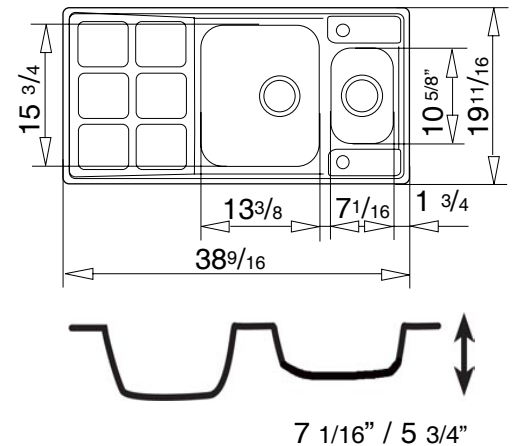

Euro Series

Double Bowl Sink

SPECIFICATION SHEET - Cuadro 60-B CN

Model # 088-011

FEATURES:

- Clips - Stainless steel swivel clips for ease of installation
- Large sound deadening pads for superior noise reduction
- High-lustre European finish
- Superior construction. Bowls welded to a single deck.
- Steel composition - Type 304 steel 18-10 chrome/nickel content
- 3 1/2" drain opening
- Limited lifetime warranty

MODEL#	FINISH	OVERALL DIMENSION	BOWL DIMENSIONS LENGTH WIDTH	SINK DEPTH	CUTOUT DIMENSION	GAUGE
088-011	Euro	38 9/16" x 19 11/16"	13 3/8" X 15 3/4" • 7 1/16" X 10 5/8"	7 1/16" ^{lg} 5 3/4" sm	Instructions Included	19