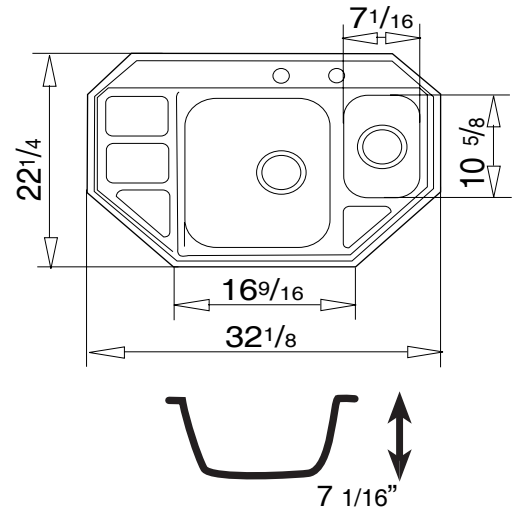

### SPECIFICATION SHEET - Cuadro E

Model # 088-021

MODEL#	FINISH	OVERALL DIMENSION	BOWL DIMENSIONS LENGTH WIDTH	SINK DEPTH	CUTOUT DIMENSION	GAUGE
088-021	Euro	33 7/8" x 19 11/16"	13 3/8" X 15 3/4" • 7 1/16" X 10 5/8"	7 1/16"lg 5 3/4" sm	Instructions Included	19