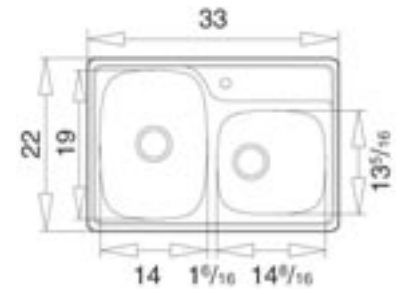

Euro Series

Double Bowl Sink

SPECIFICATION SHEET - Dallas

Model # 011-363

FEATURES:

- Clips - Quality stainless steel clips for ease of installation
- Large sound deadening pad for superior noise reduction
- High-lustre European finish
- Superior Construction - Bowls welded to a single deck
- Steel composition - Type 304 steel 18-10 chrome/nickel content
- 3 1/2" drain opening
- Limited lifetime warranty

| MODEL# | FINISH | OVERALL DIMENSION | BOWL DIMENSIONS LENGTH WIDTH | SINK DEPTH | CUTOUT DIMENSION | GAUGE |
|---------|--------|-------------------|---------------------------------------|-------------|-------------------|---------------|
| 011-363 | Euro | 33" x 22" | 14" x 19" lg • 14 8/16" x 13 5/16" sm | 8" / 5 7/8" | 32 1/4" x 21 1/4" | 18 lg / 20 sm |