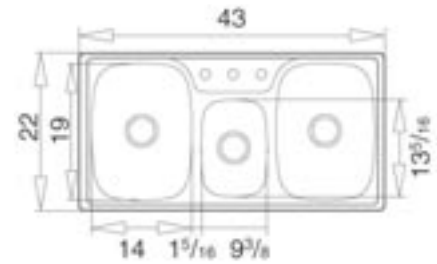

Euro Series

Triple Bowl Sink

SPECIFICATION SHEET - Denver

Model # 011-365

FEATURES:

- Clips - Quality Stainless steel clips for ease of installation
- Large sound deadening pads for superior noise reduction
- High-lustre European finish
- Available in 1 and 3 hole
- Superior construction - Single draw eliminates bowl and rail weld marks
- Steel composition - Type 304 steel 18-10 chrome/nickel content
- 3 1/2" drain opening
- Limited lifetime warranty

MODEL#	FINISH	OVERALL DIMENSION	BOWL DIMENSIONS LENGTH WIDTH	SINK DEPTH	CUTOUT DIMENSION	GAUGE
011-365	Euro	43" x 22"	14" x 19" lg • 9 3/8" x 13 5/16" sm	8" / 5 7/8"	42 1/4" x 21 1/4"	18 lg /20 sm

TEKA USA • 4920 West Cypress Street, Suite 106 • Tampa, Florida 33607 USA