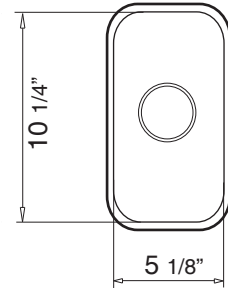

Euro Series

Single Bowl Sink

SPECIFICATION SHEET - BE 13.26

Model # 125-001

FEATURES:

- Clips - Undermount clips included for ease of installation
- Large sound deadening pads for superior noise reduction
- High-lustre European finish
- Superior construction.
- Steel composition - Type 304 steel 18-10 chrome/nickel content
- 3 1/2" drain opening
- Limited lifetime warranty

MODEL#	FINISH	OVERALL DIMENSION	BOWL DIMENSIONS LENGTH WIDTH	SINK DEPTH	CUTOUT DIMENSION	GAUGE
125-001	Euro	5 3/8" x 16"	5 1/8" x 10 1/4"	5 1/8"	Template included	20

TEKA USA • 4920 West Cypress Street, Suite 106 • Tampa, Florida 33607 USA