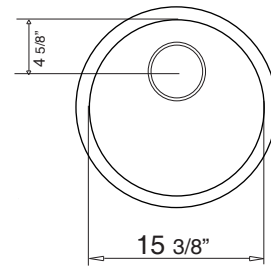

Euro Series

Single Bowl Sink

SPECIFICATION SHEET - BE 39

Model # 125-007

FEATURES:

- Clips - Undermount clips included for ease of installation
- Large sound deadening pads for superior noise reduction
- High-lustre European finish
- Superior construction.
- Steel composition - Type 304 steel 18-10 chrome/nickel content
- 3 1/2" drain opening
- Limited lifetime warranty

MODEL#	FINISH	OVERALL DIMENSION	BOWL DIMENSIONS LENGTH WIDTH	SINK DEPTH	CUTOUT DIMENSION	GAUGE
125-007	Euro	16 1/8"	15 3/8"	7 1/16"	Template included	18

TEKA USA • 4920 West Cypress Street, Suite 106 • Tampa, Florida 33607 USA