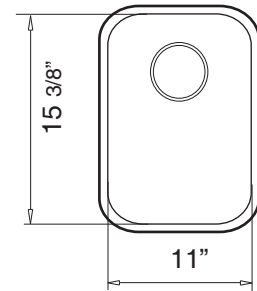

### SPECIFICATION SHEET - BE 28.40

Model # 125-008

MODEL#	FINISH	OVERALL DIMENSION	BOWL DIMENSIONS LENGTH WIDTH	SINK DEPTH	CUTOUT DIMENSION	GAUGE
125-008	Euro	11 1/4" x 15 5/8"	11" x 15 3/8"	7 1/16"	Template included	20

TEKA USA • 4920 West Cypress Street, Suite 106 • Tampa, Florida 33607 USA