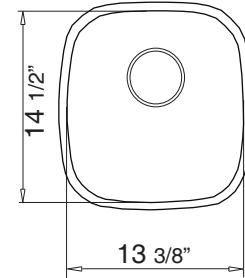

### SPECIFICATION SHEET - BE 34.37

Model # 125-009

MODEL#	FINISH	OVERALL DIMENSION	BOWL DIMENSIONS LENGTH WIDTH	SINK DEPTH	CUTOUT DIMENSION	GAUGE
125-009	Euro	13 3/4" x 14 7/8"	13 3/8" x 14 1/2"	6 7/8"	Template included	21

TEKA USA • 4920 West Cypress Street, Suite 106 • Tampa, Florida 33607 USA