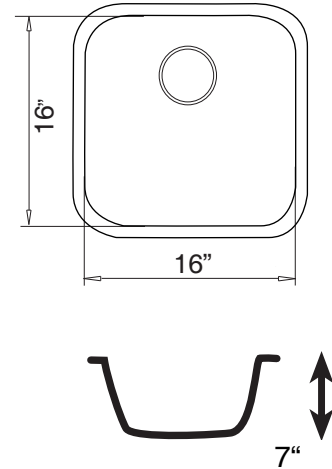

### SPECIFICATION SHEET - BE 40.40

Model # 125-010

MODEL#	FINISH	OVERALL DIMENSION	BOWL DIMENSIONS LENGTH WIDTH	SINK DEPTH	CUTOUT DIMENSION	GAUGE
125-010	Euro	16 1/4" x 16 1/4"	16 x 16	7"	Template included	20

TEKA USA • 4920 West Cypress Street, Suite 106 • Tampa, Florida 33607 USA