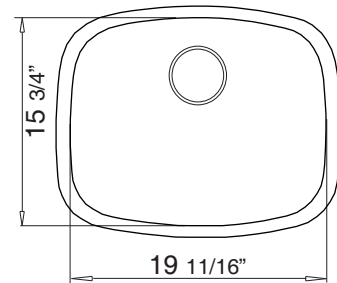

FEATURES:

- Clips - Undermount clips included for ease of installation
- Large sound deadening pads for superior noise reduction
- High-lustre European finish
- Superior construction.
- Steel composition - Type 304 steel 18-10 chrome/nickel content
- 3 1/2" drain opening
- Limited lifetime warranty

MODEL#	FINISH	OVERALL DIMENSION	BOWL DIMENSIONS LENGTH WIDTH	SINK DEPTH	CUTOUT DIMENSION	GAUGE
125-011	Euro	20 9/16" x 16 5/8"	19 11/16" x 15 3/4"	6 1/8"	Template included	21

TEKA USA • 4920 West Cypress Street, Suite 106 • Tampa, Florida 33607 USA

Toll Free 800-419-9344 • Phone: 813-288-8820 Fax: 813-288-8604

www.tekausa.com