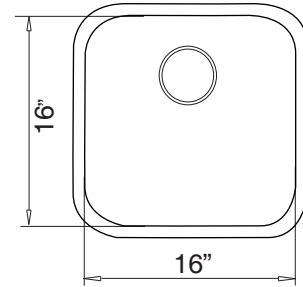

### SPECIFICATION SHEET - BE 40.40

Model # 125-019

MODEL#	FINISH	OVERALL DIMENSION	BOWL DIMENSIONS LENGTH WIDTH	SINK DEPTH	CUTOUT DIMENSION	GAUGE
125-019	Euro	16 1/4" x 16 1/4"	16 x 16	9 13/16"	Template included	18

TEKA USA • 4920 West Cypress Street, Suite 106 • Tampa, Florida 33607 USA