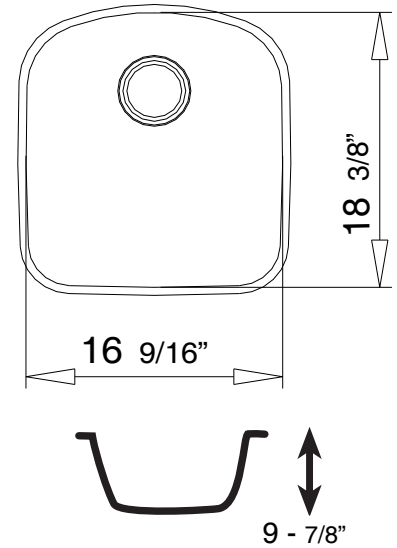

## Single Bowl Sink

### SPECIFICATION SHEET - TU 19.20

Model # 125-072

MODEL#	FINISH	OVERALL DIMENSION	BOWL DIMENSIONS LENGTH WIDTH	SINK DEPTH	CUTOUT DIMENSION	GAUGE
125-072	Euro	19 1/8" x 20 7/8"	18 3/8 x 16 9/16"	9 7/8"	Template included	18

TEKA USA • 4920 West Cypress Street, Suite 106 • Tampa, Florida 33607 USA